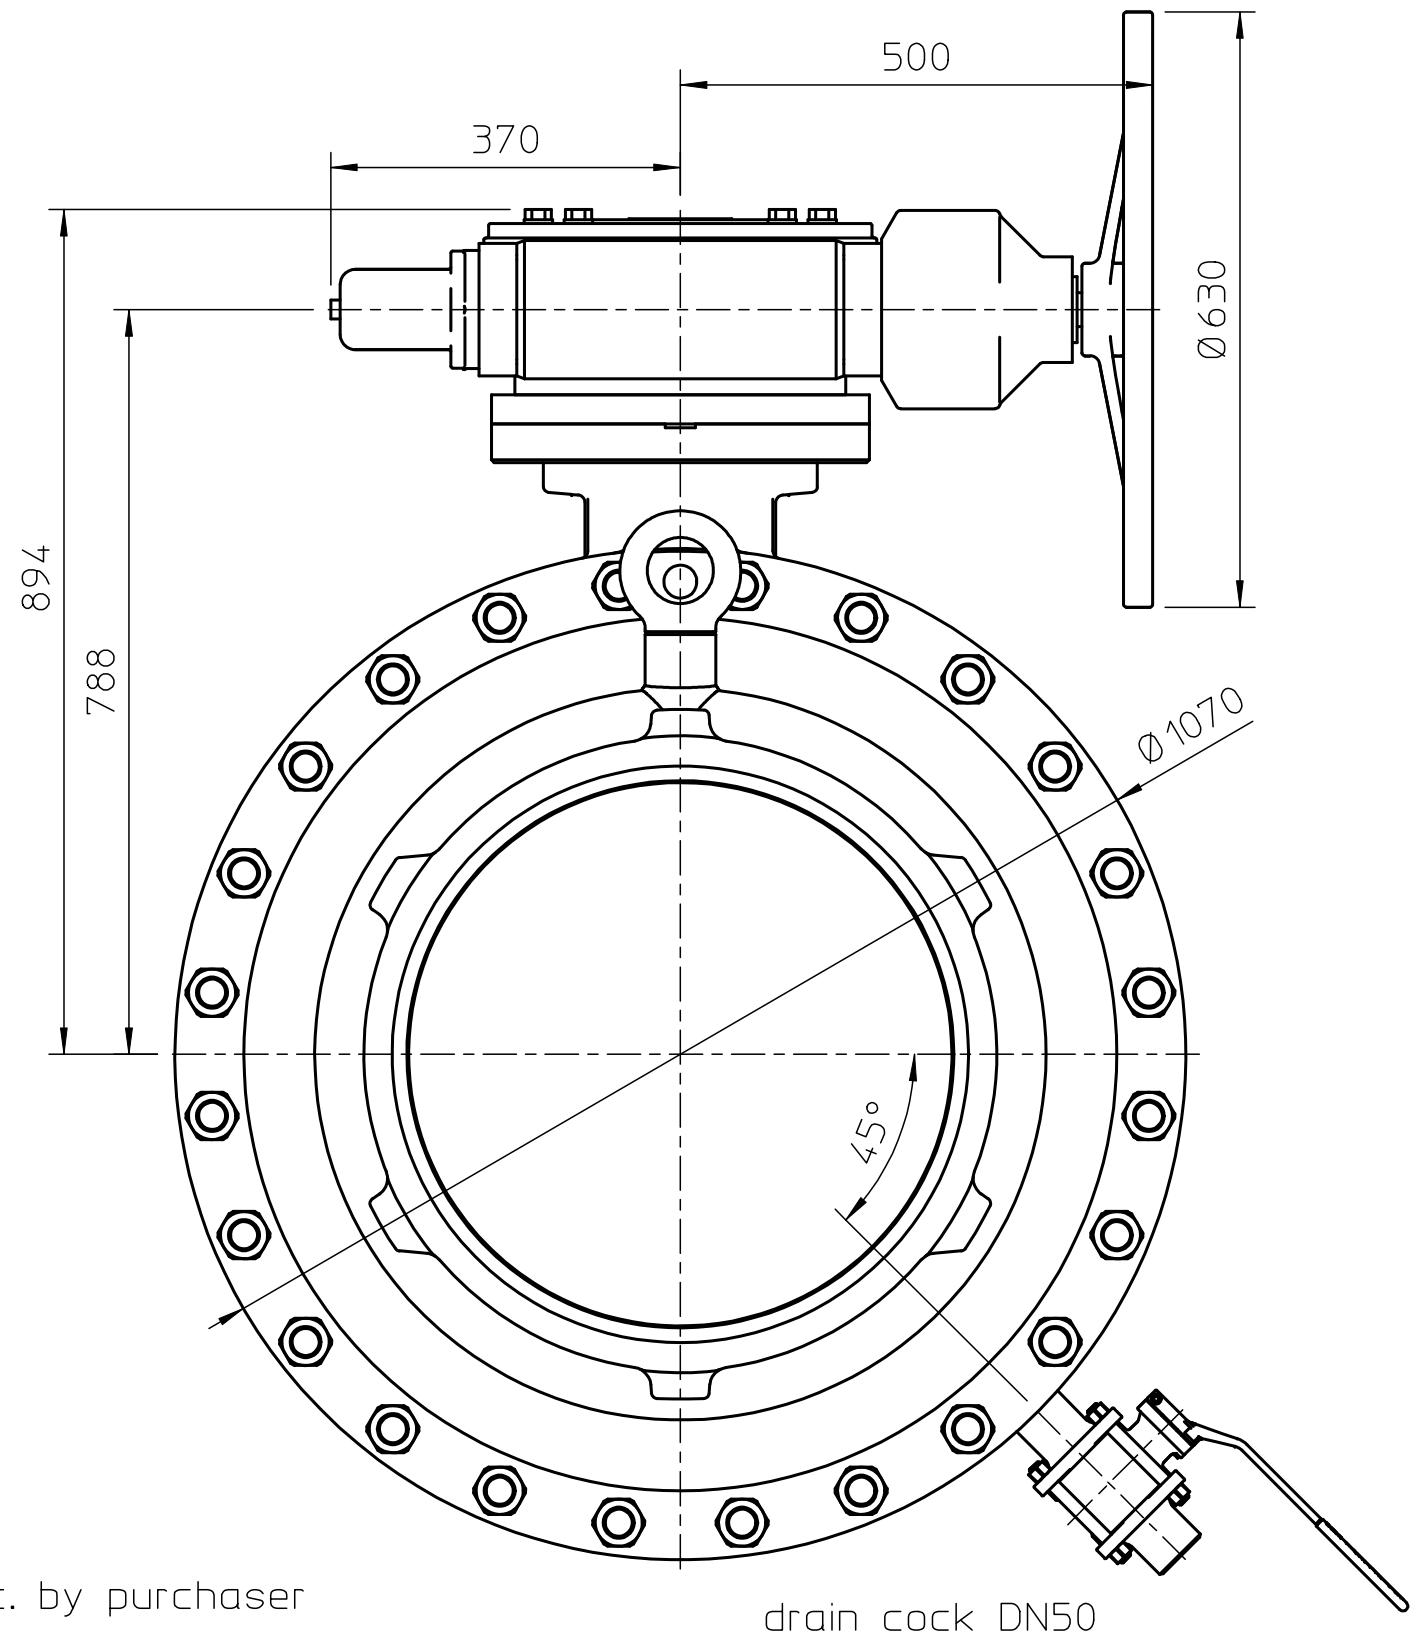

KLINGER ballostar ball valve type KHSV(W)I 600 VII-AF(799)-KFC PN25, with  
worm gear type AUMA GS200.3/GZ200.3-4/H.

1) spec. by purchaser

drain cock DN50

total weight: ca. 1890kg

drw.: 21.10.10 SA

w0H31780-9