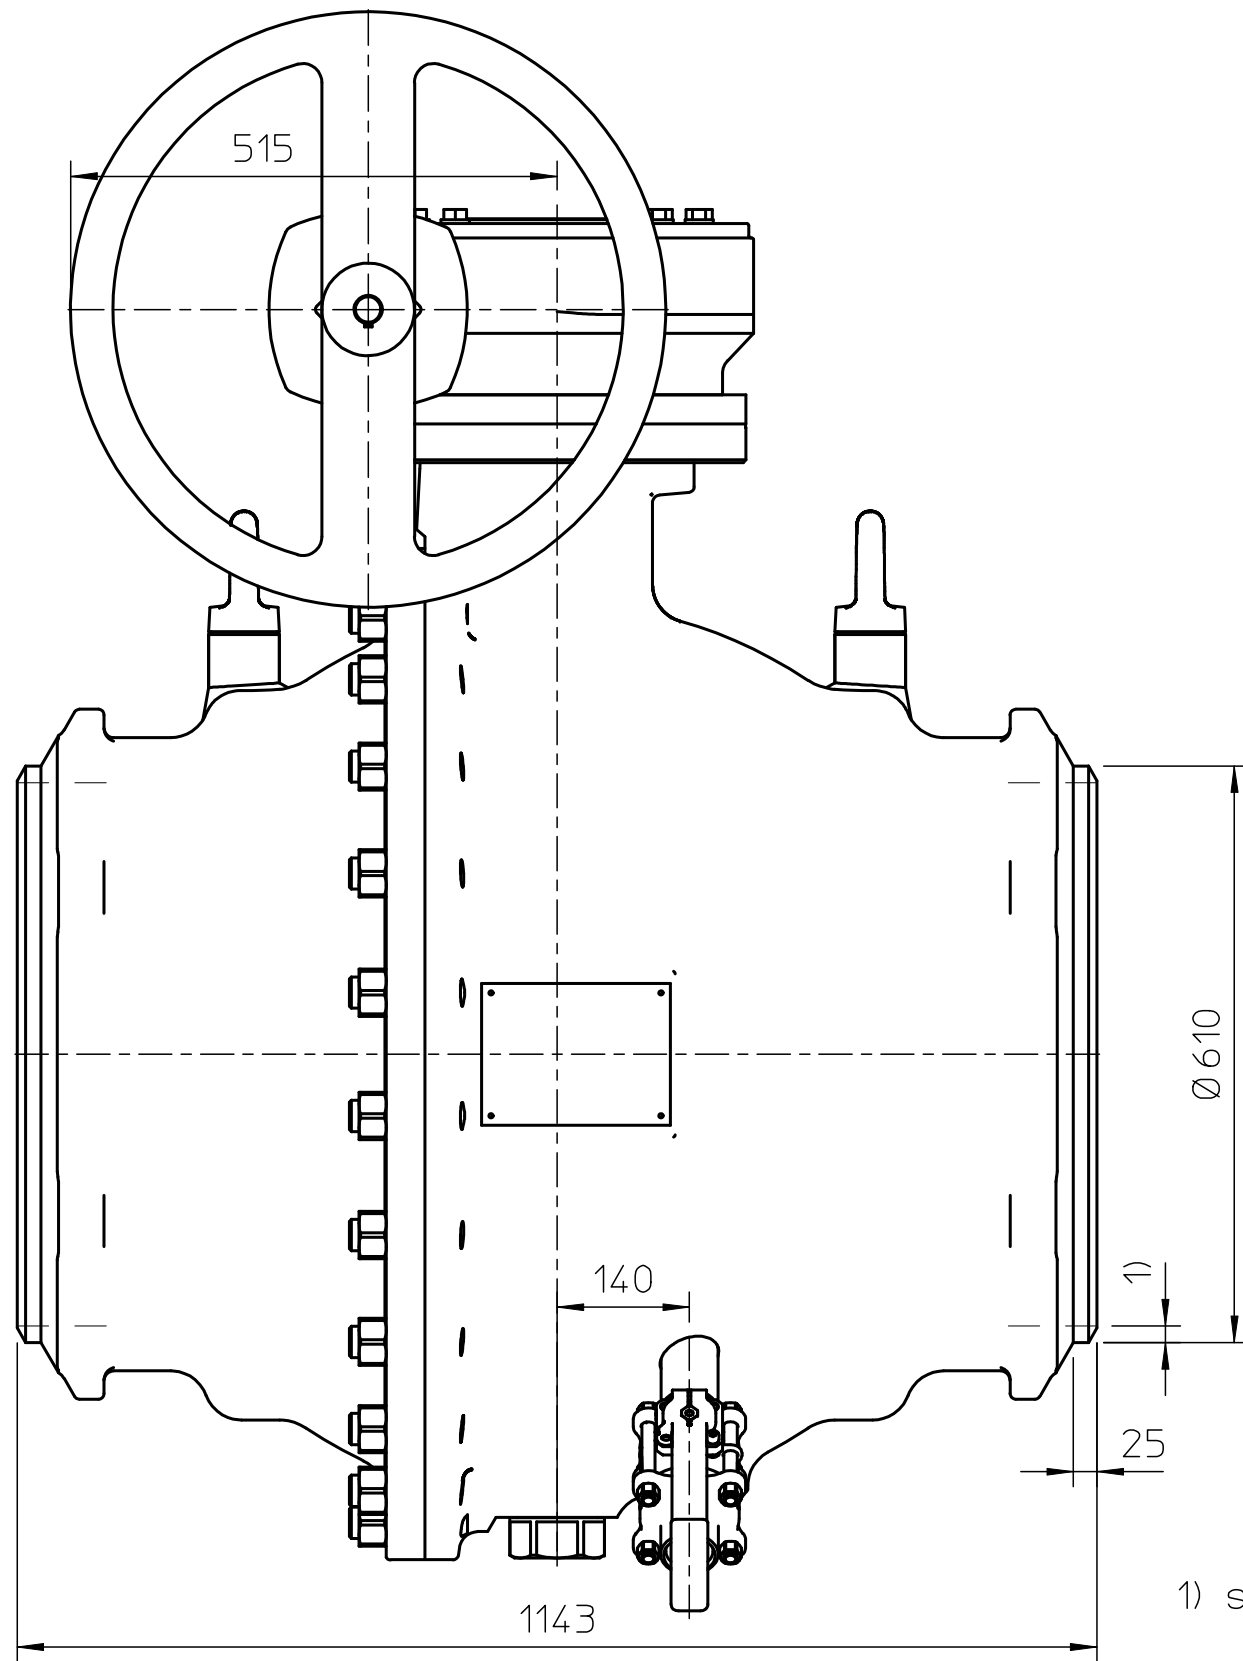

KLINGER ballostar ball valve type KHSV(W)I 600 VII-AF(799)-KFC PN25, with  
worm gear type AUMA GS200.3/GZ200.3-4/H.

1) spec. by purchaser

drain cock DN50

total weight: ca. 1890kg

drw.: 21.10.10 SA

w0H31780-9